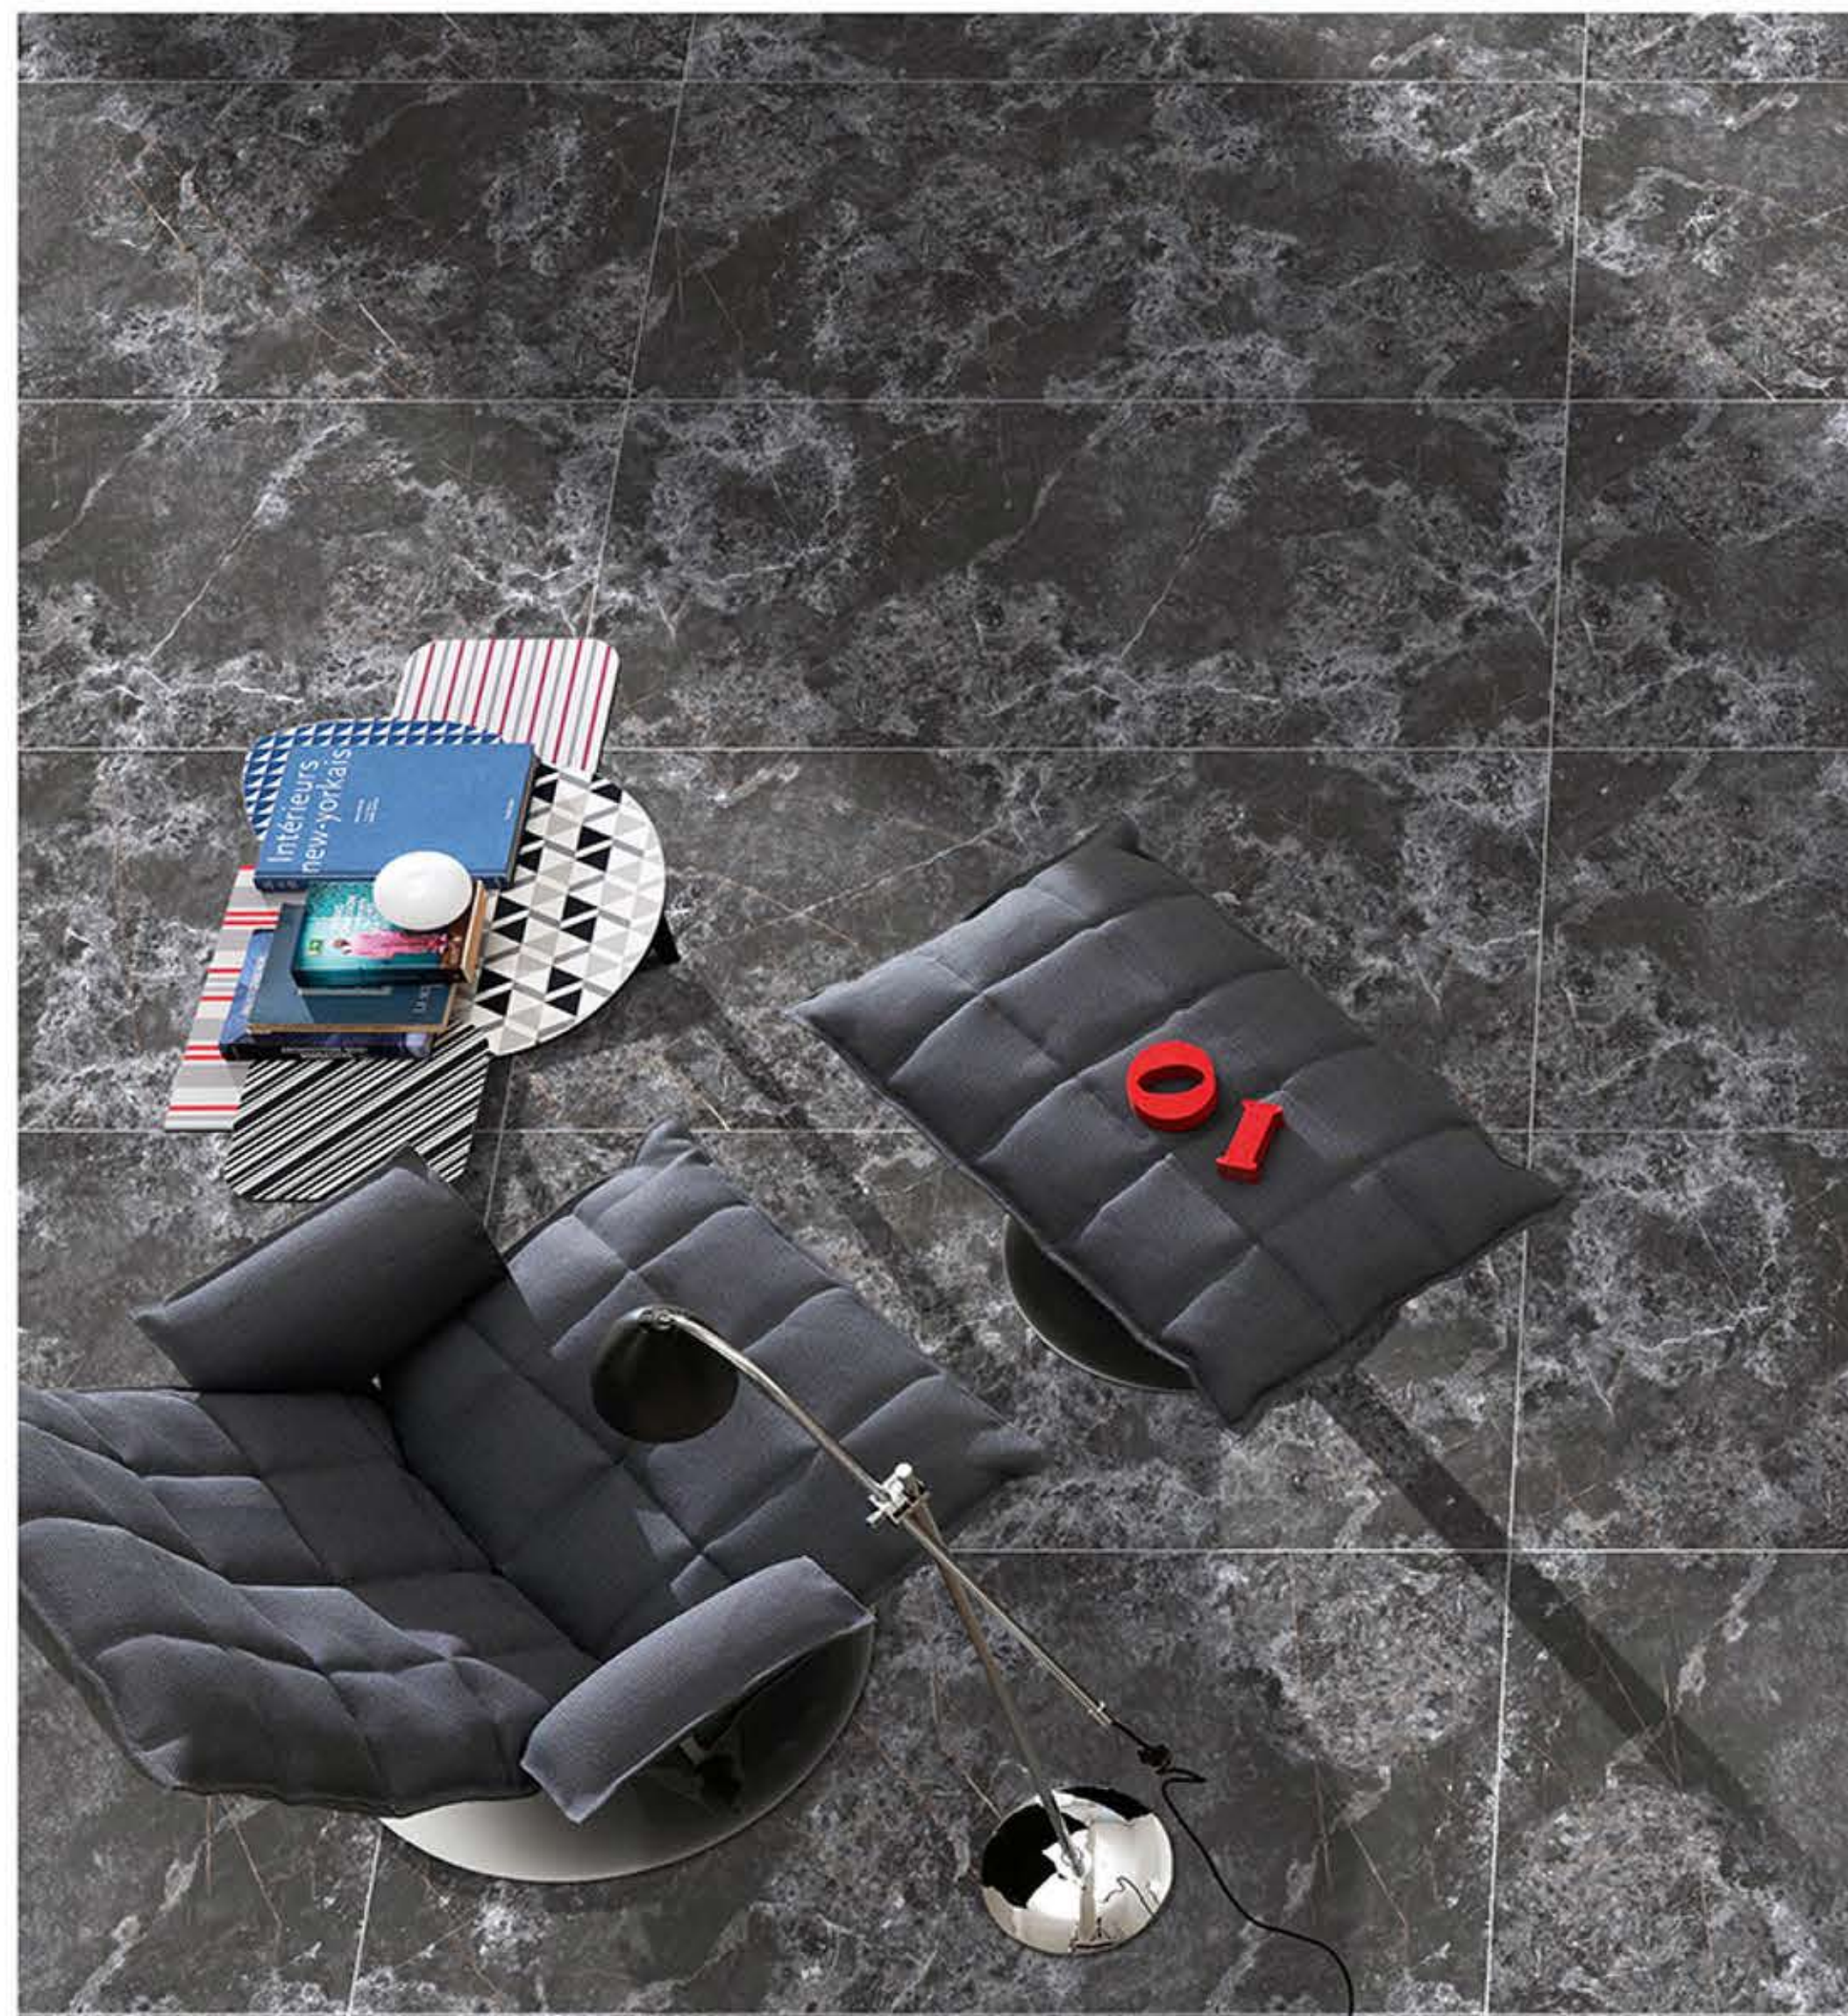

TURBO GREY

Finish
Glossy

Size
800X1600

Thickness
9mm

Resistant to staining

Acid Resistant

Thermal shock resistant

Frost resistant

Anti-slip

Easy to install