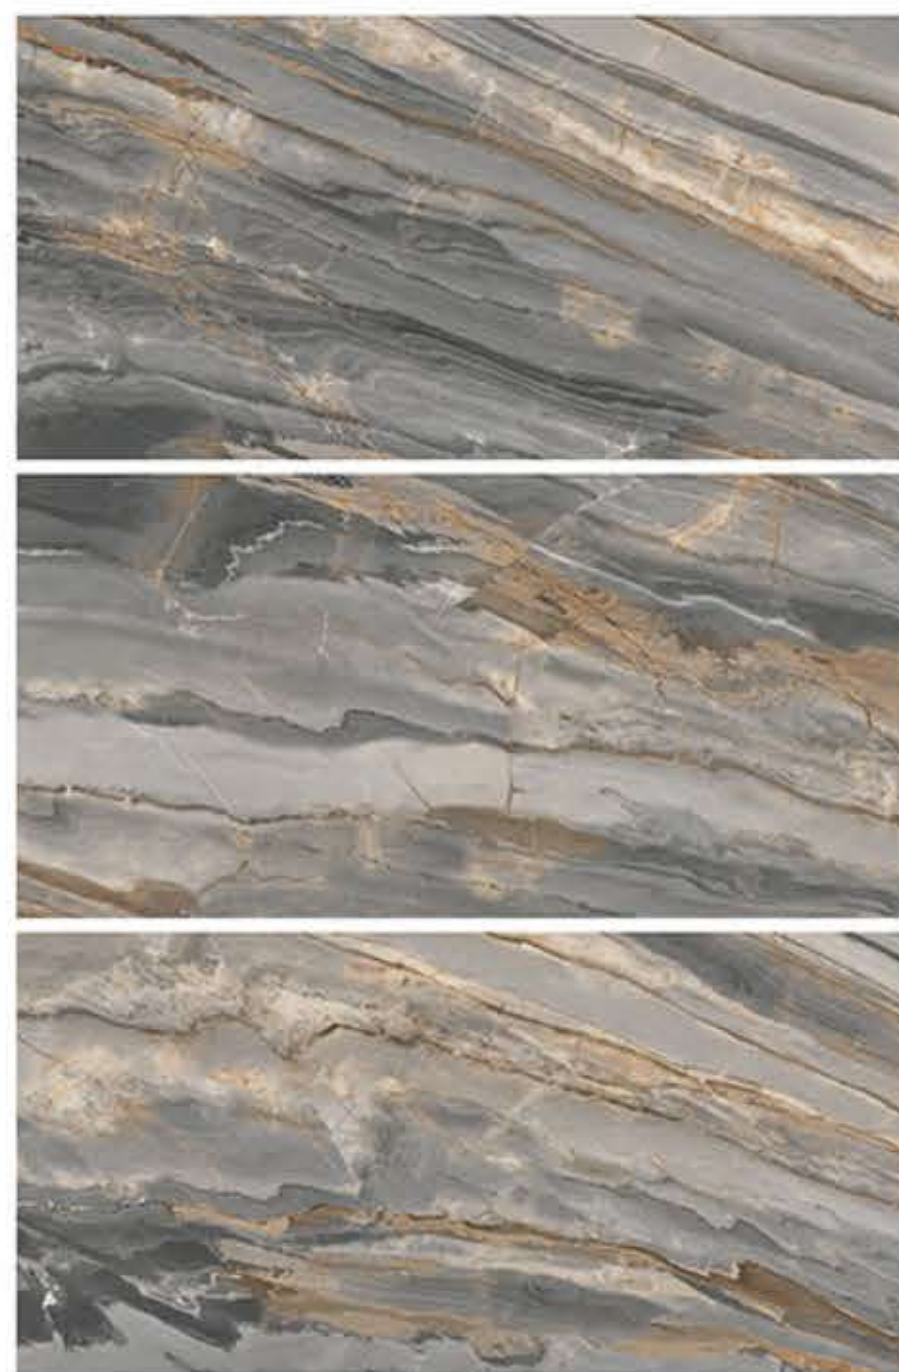

Anti-slip

Easy to install

SENTORINY GREY

Finish
Glossy

Size
800X1600

Thickness
9mm

Resistant to staining

Acid Resistant