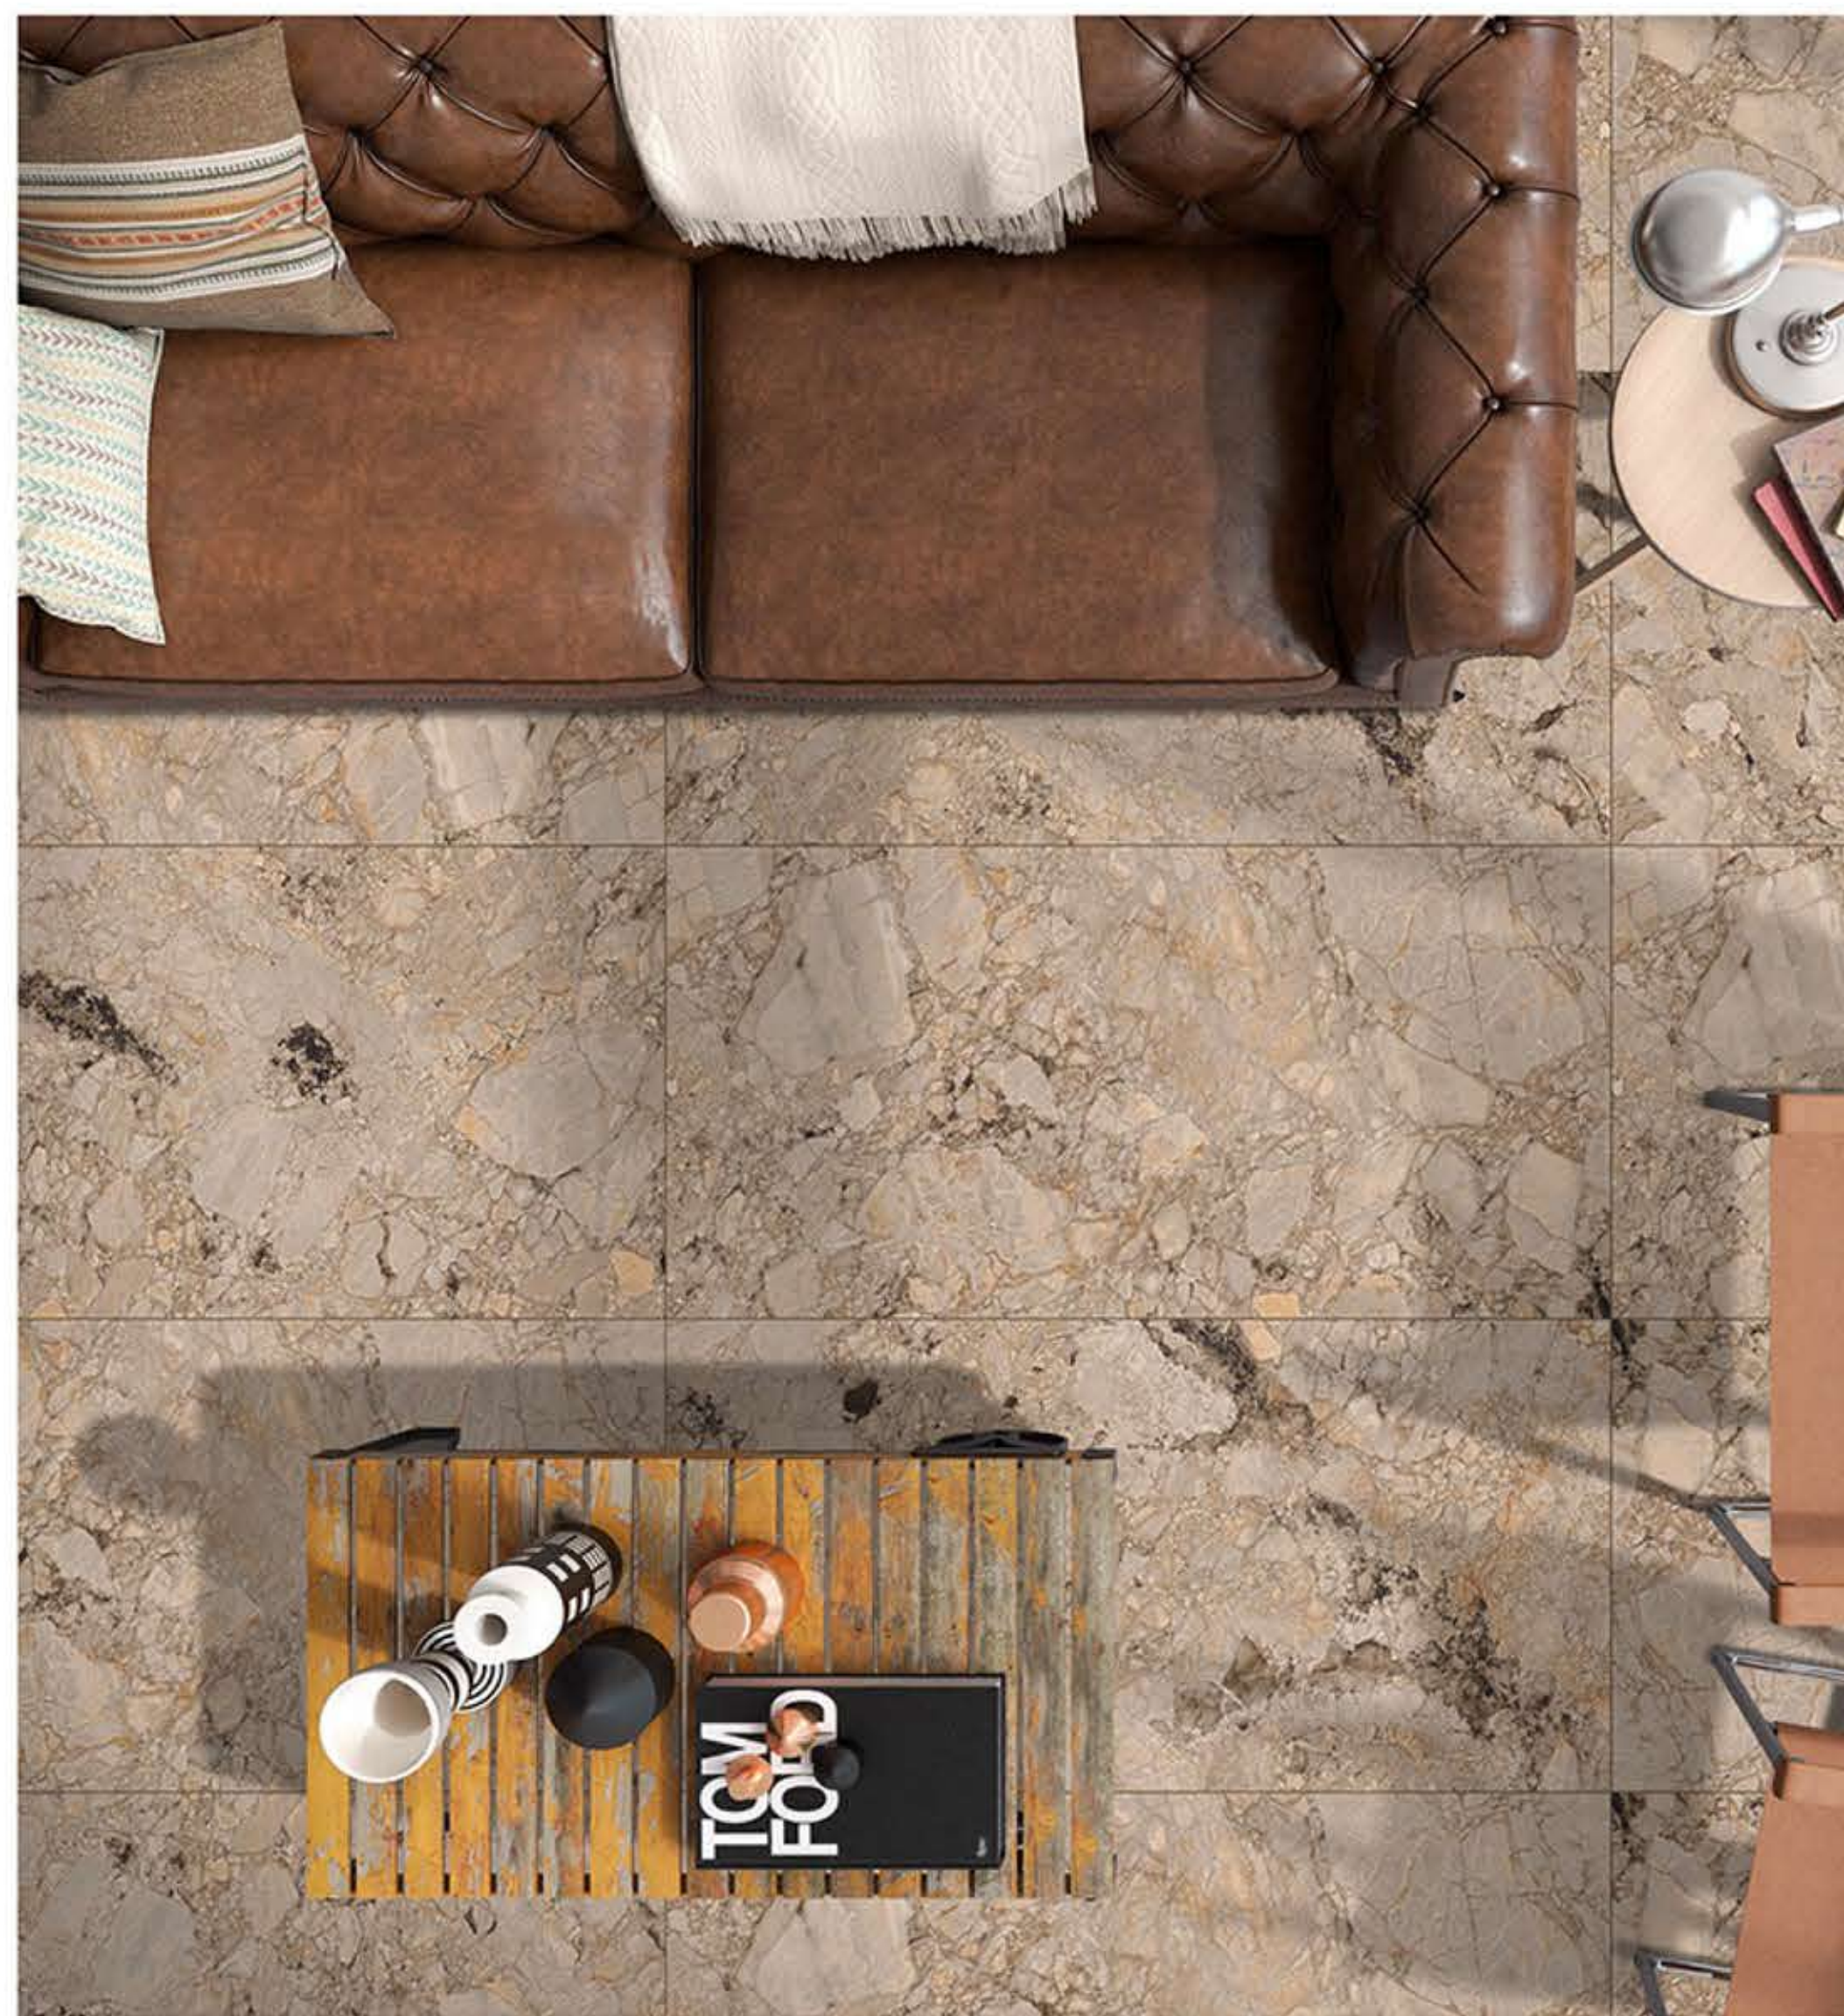

Resistant to staining

Acid Resistant

Thermal shock resistant

Frost resistant

Anti-slip

Easy to install

BRECCIA STONE SKY

Finish
Glossy