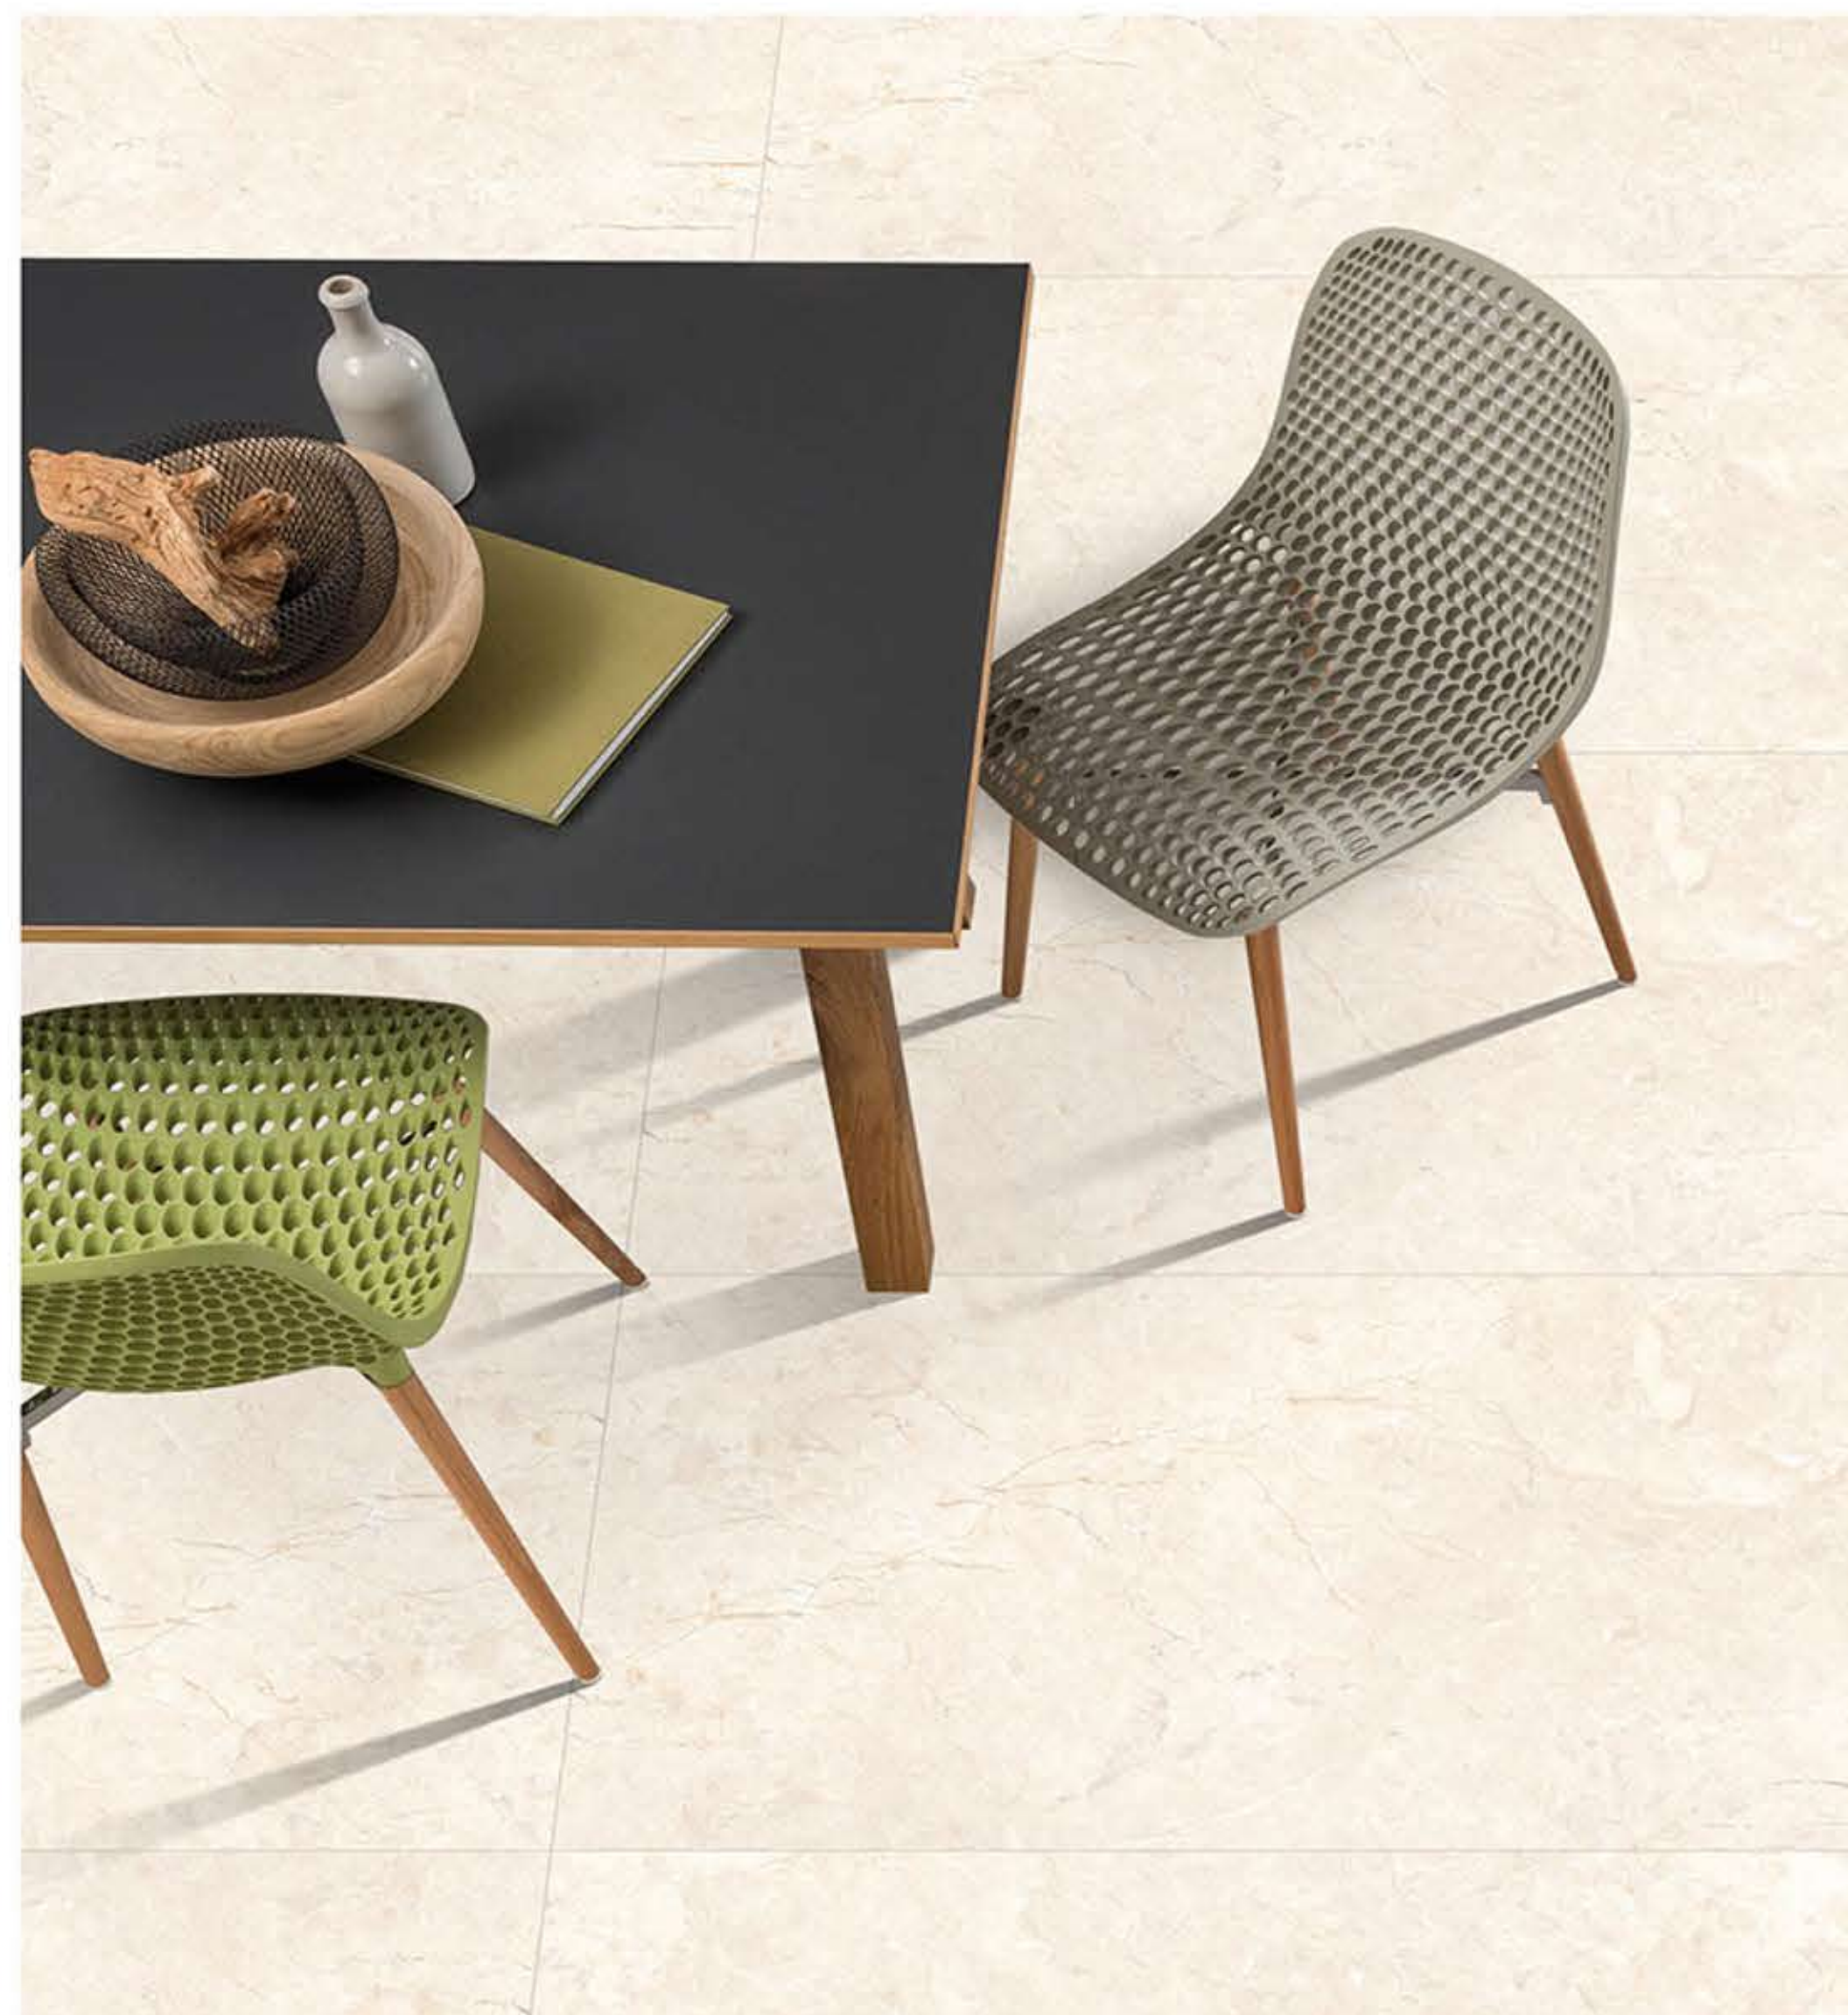

Thermal shock resistant

Frost resistant

Anti-slip

Easy to install

MONTANA GREY

Finish
Glossy

Size
800X1600

Thickness
9mm