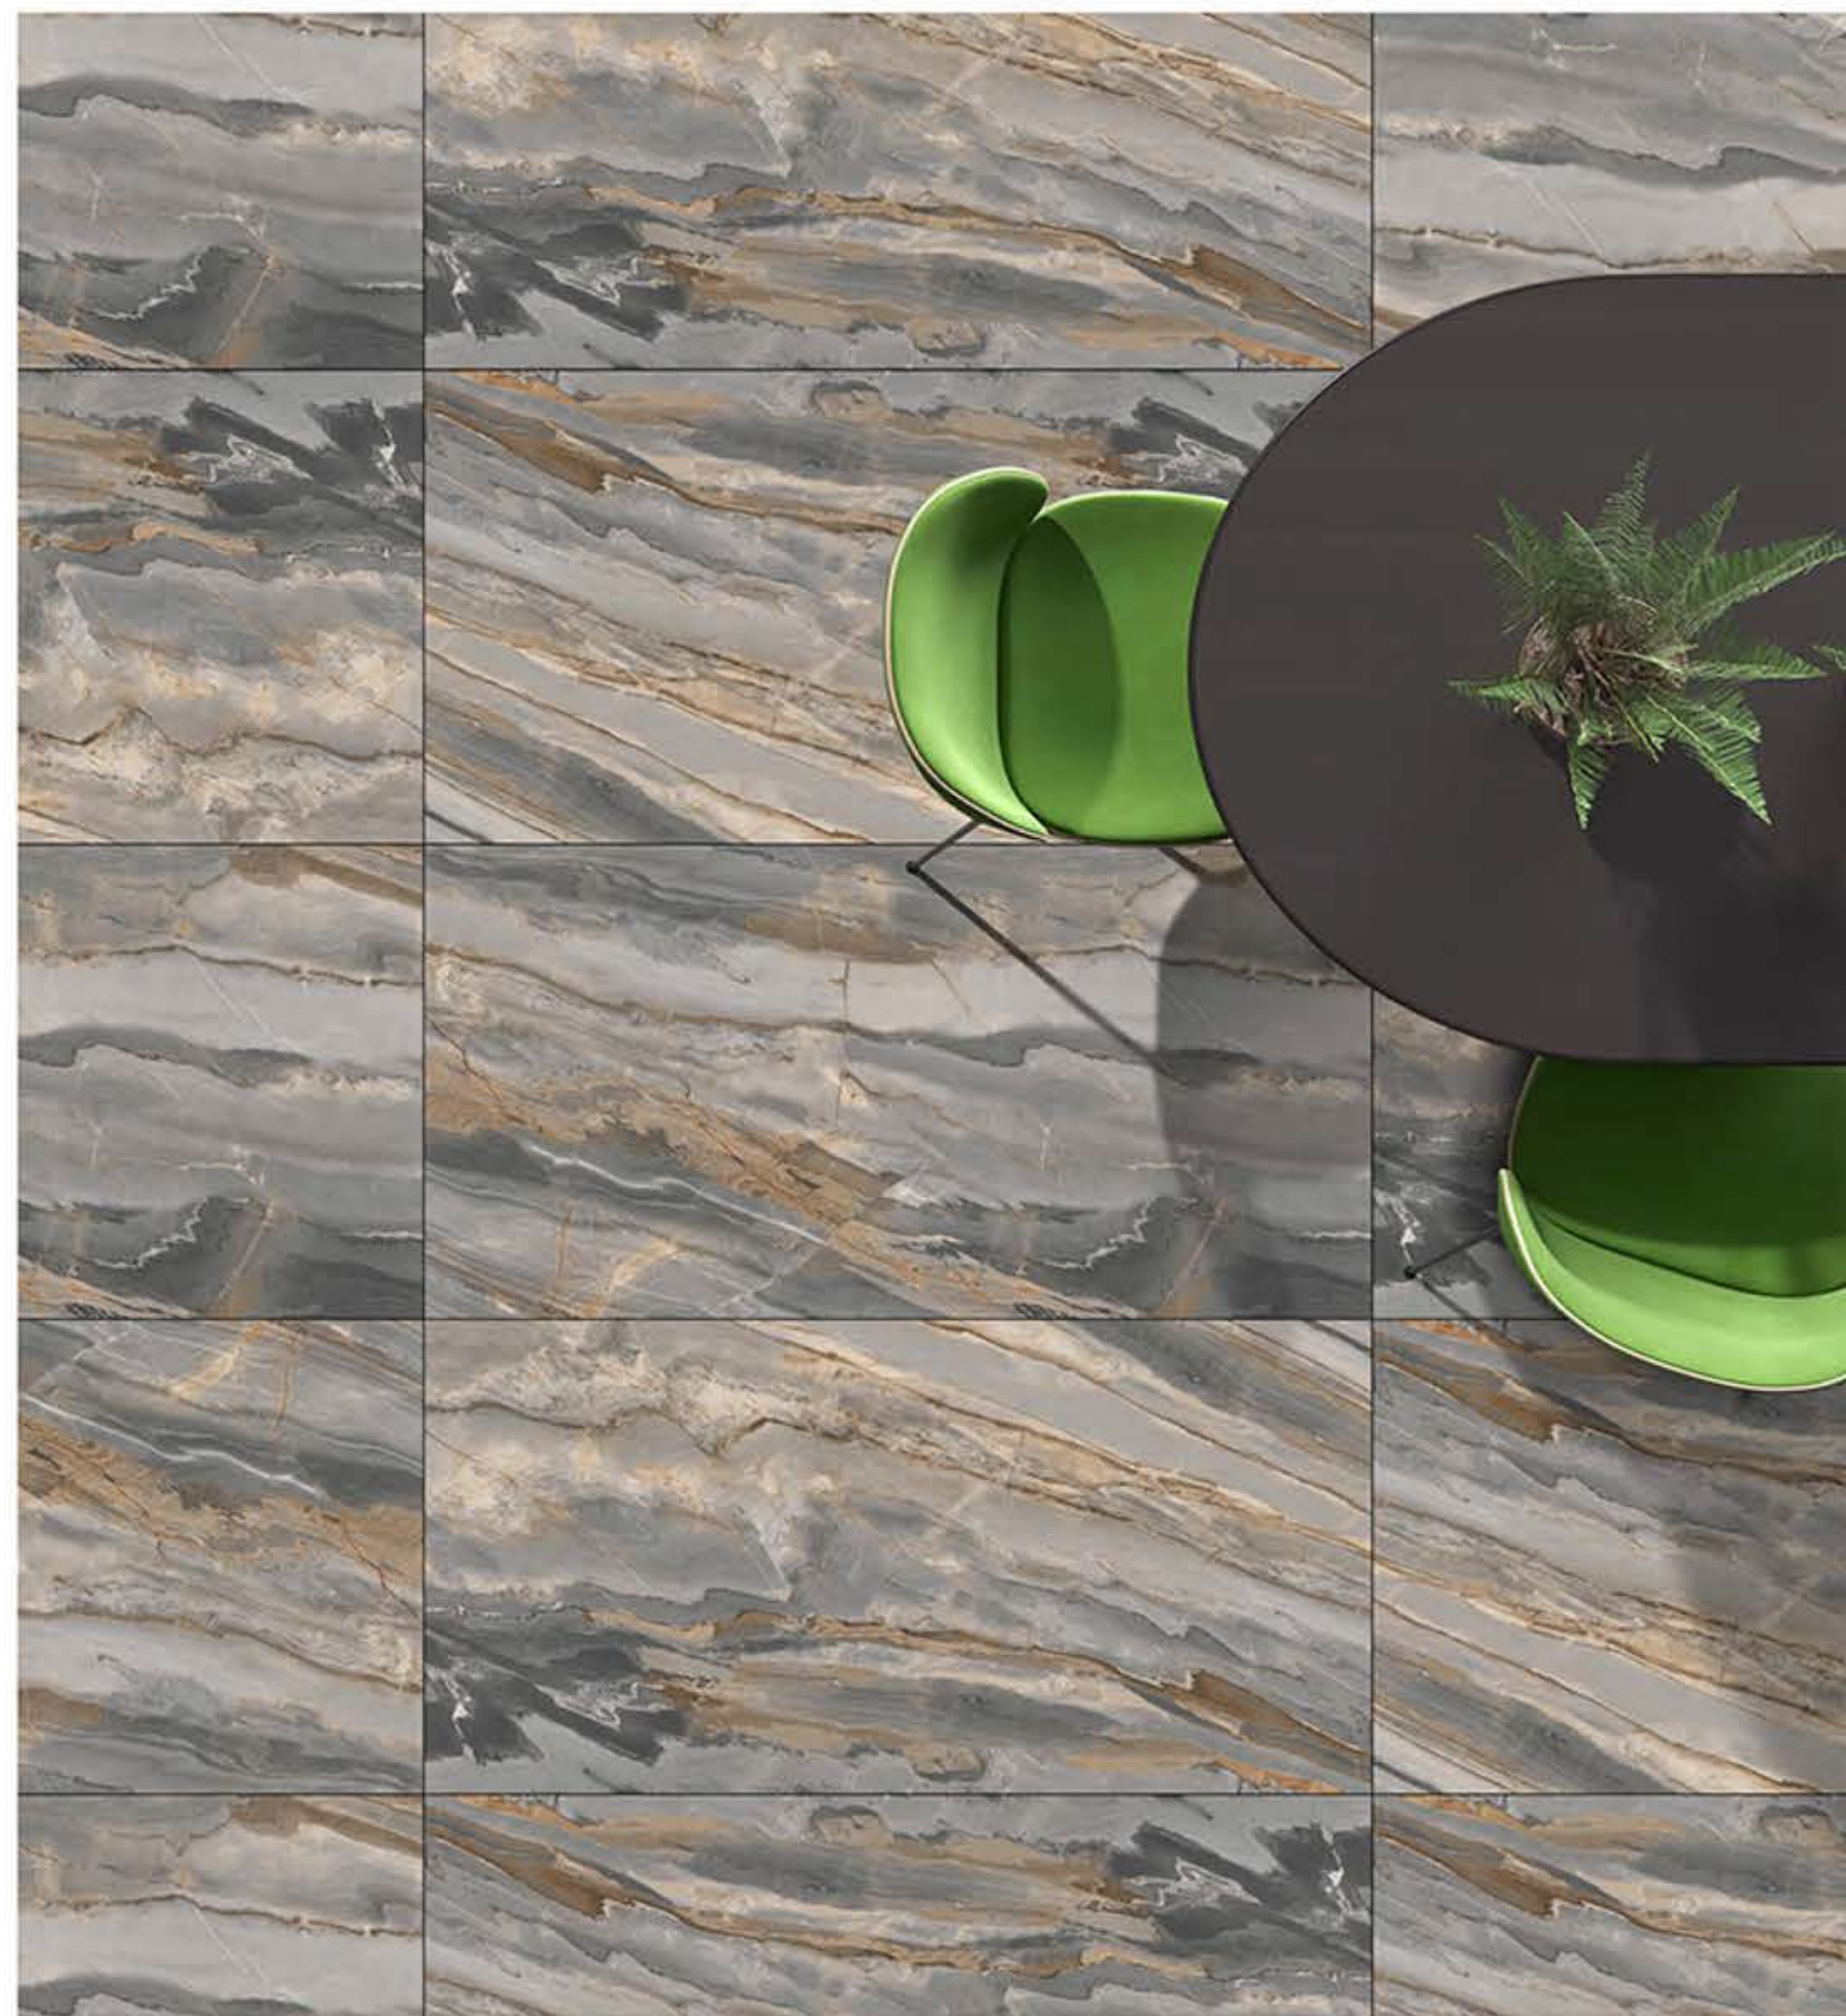

Anti-slip

Easy to install

SENTORINY GREY

Finish
Glossy

Size
800X1600

Thickness
9mm

Resistant to staining

Acid Resistant