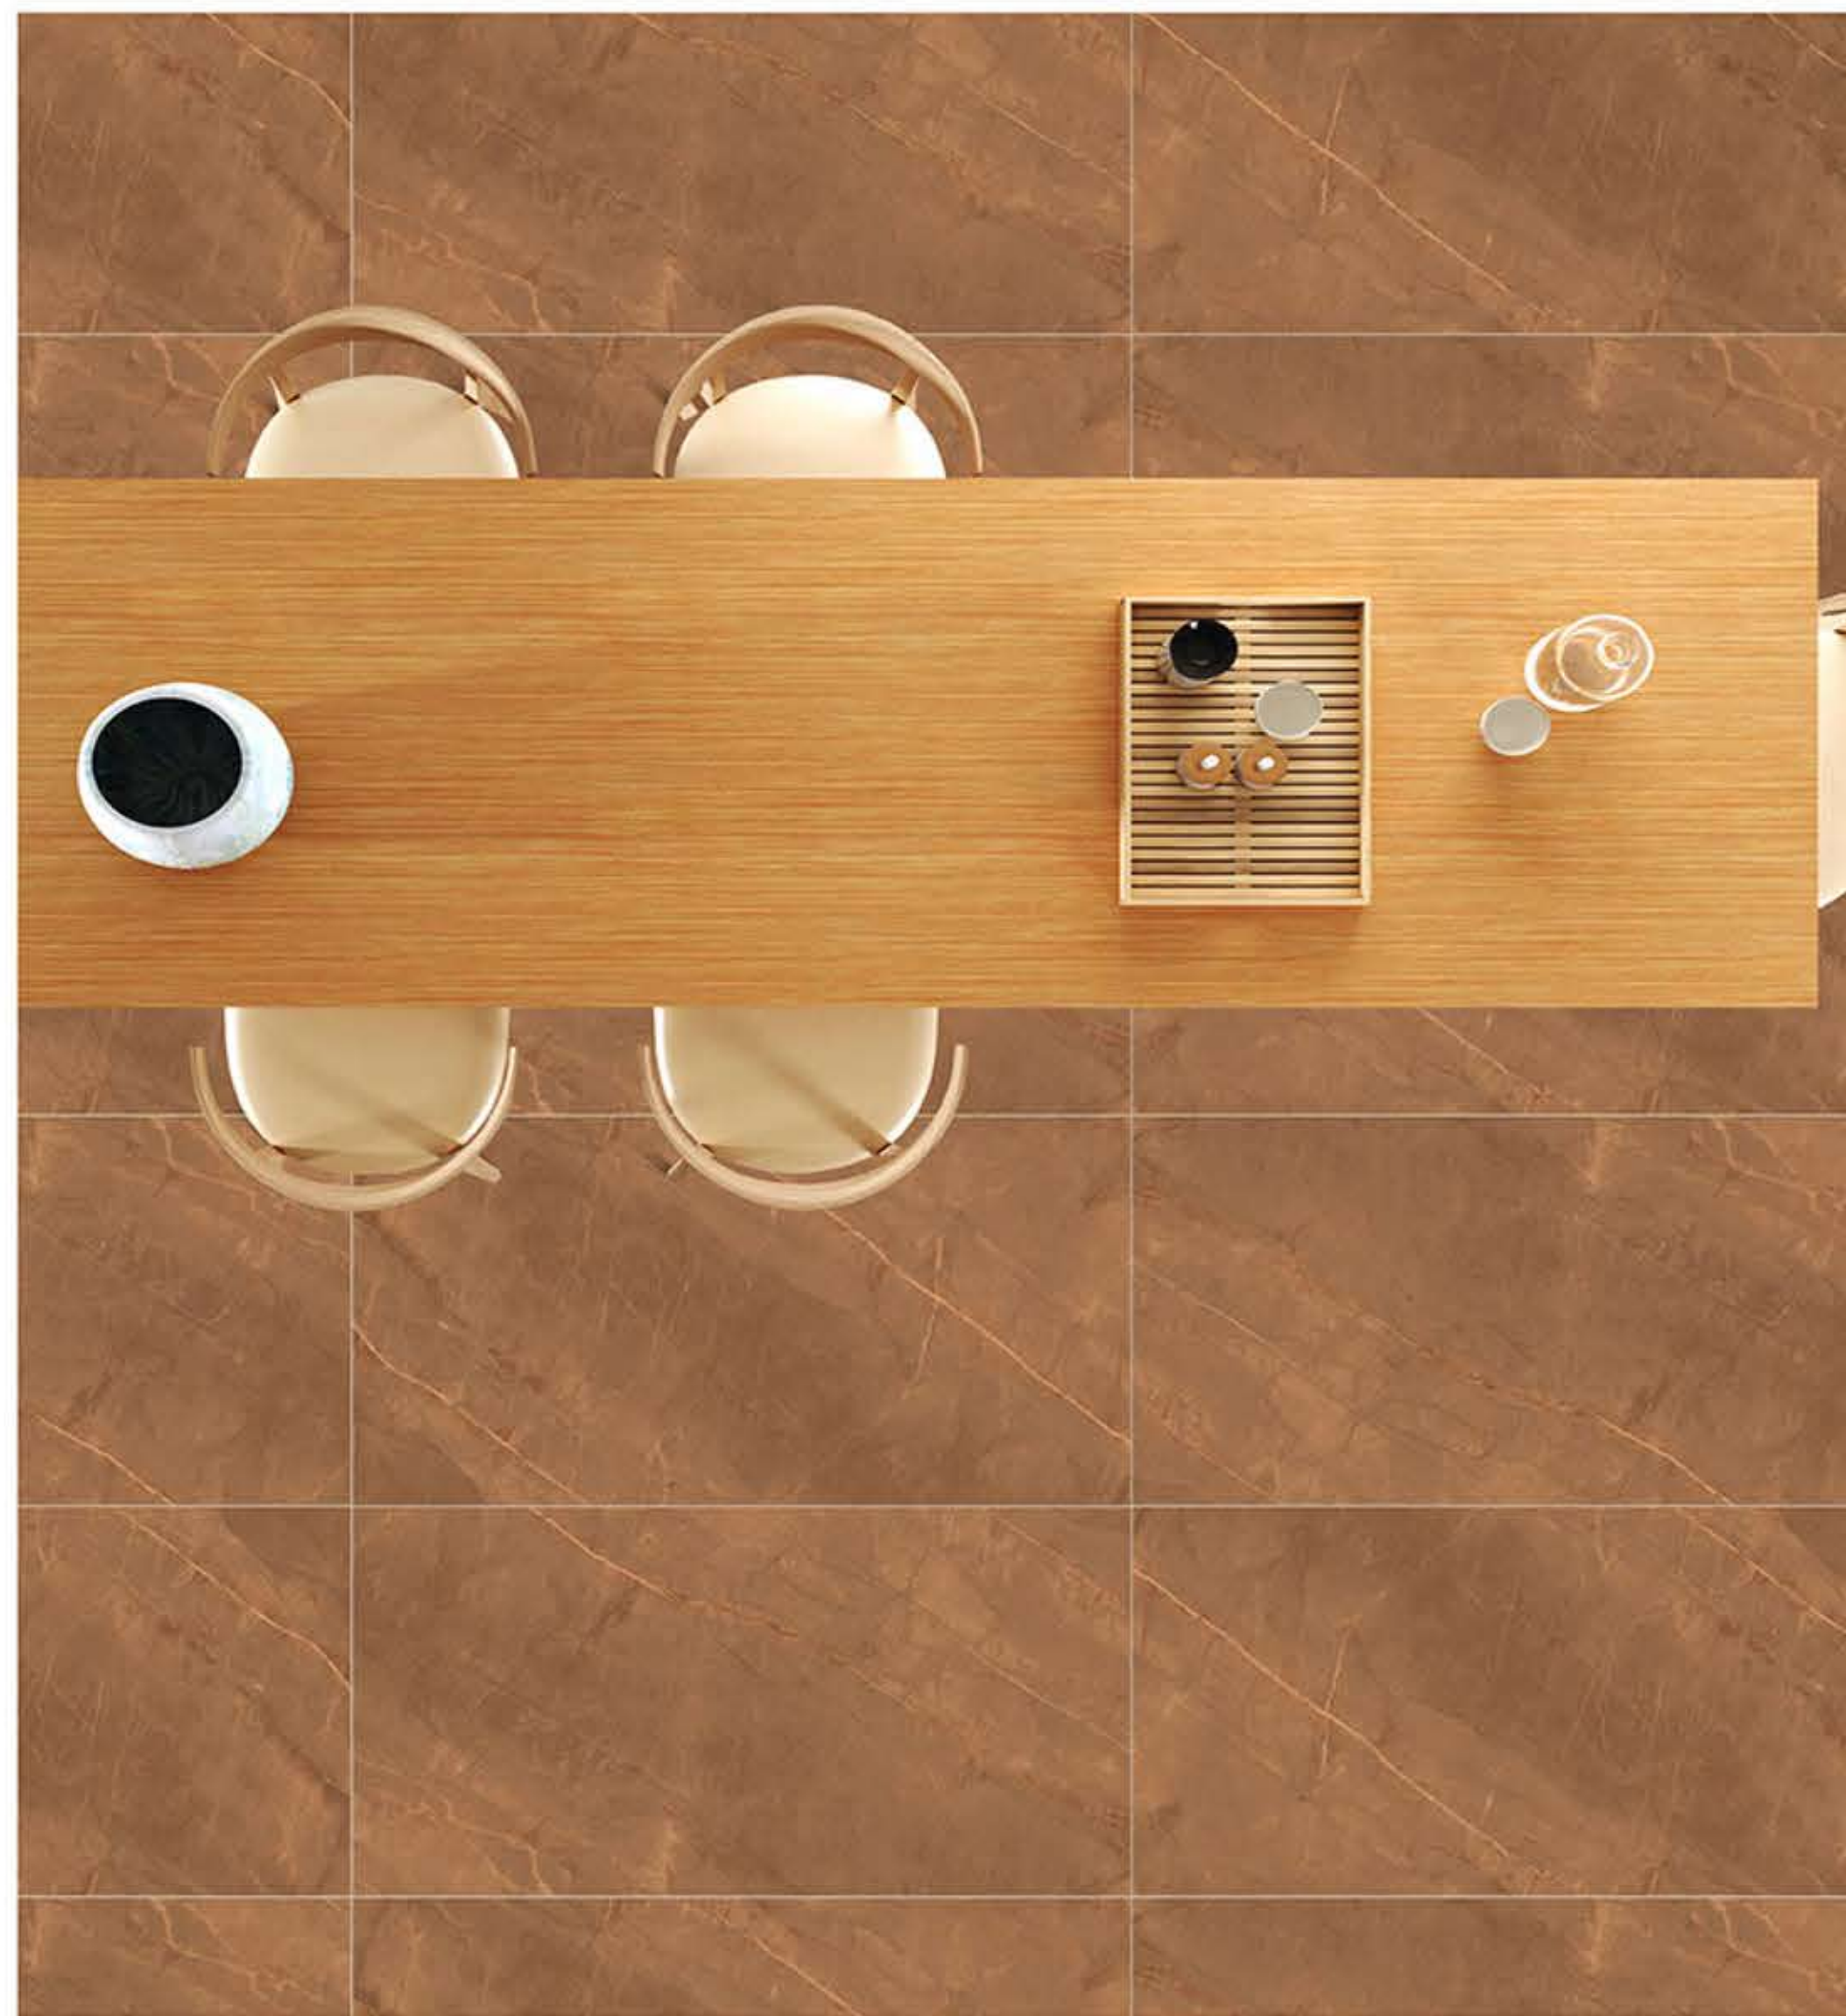

ARMANI COPPER

Finish
Glossy

Size
800X1600

Thickness
9mm

Resistant to staining

Acid Resistant

Thermal shock resistant

Frost resistant

Anti-slip

Easy to install