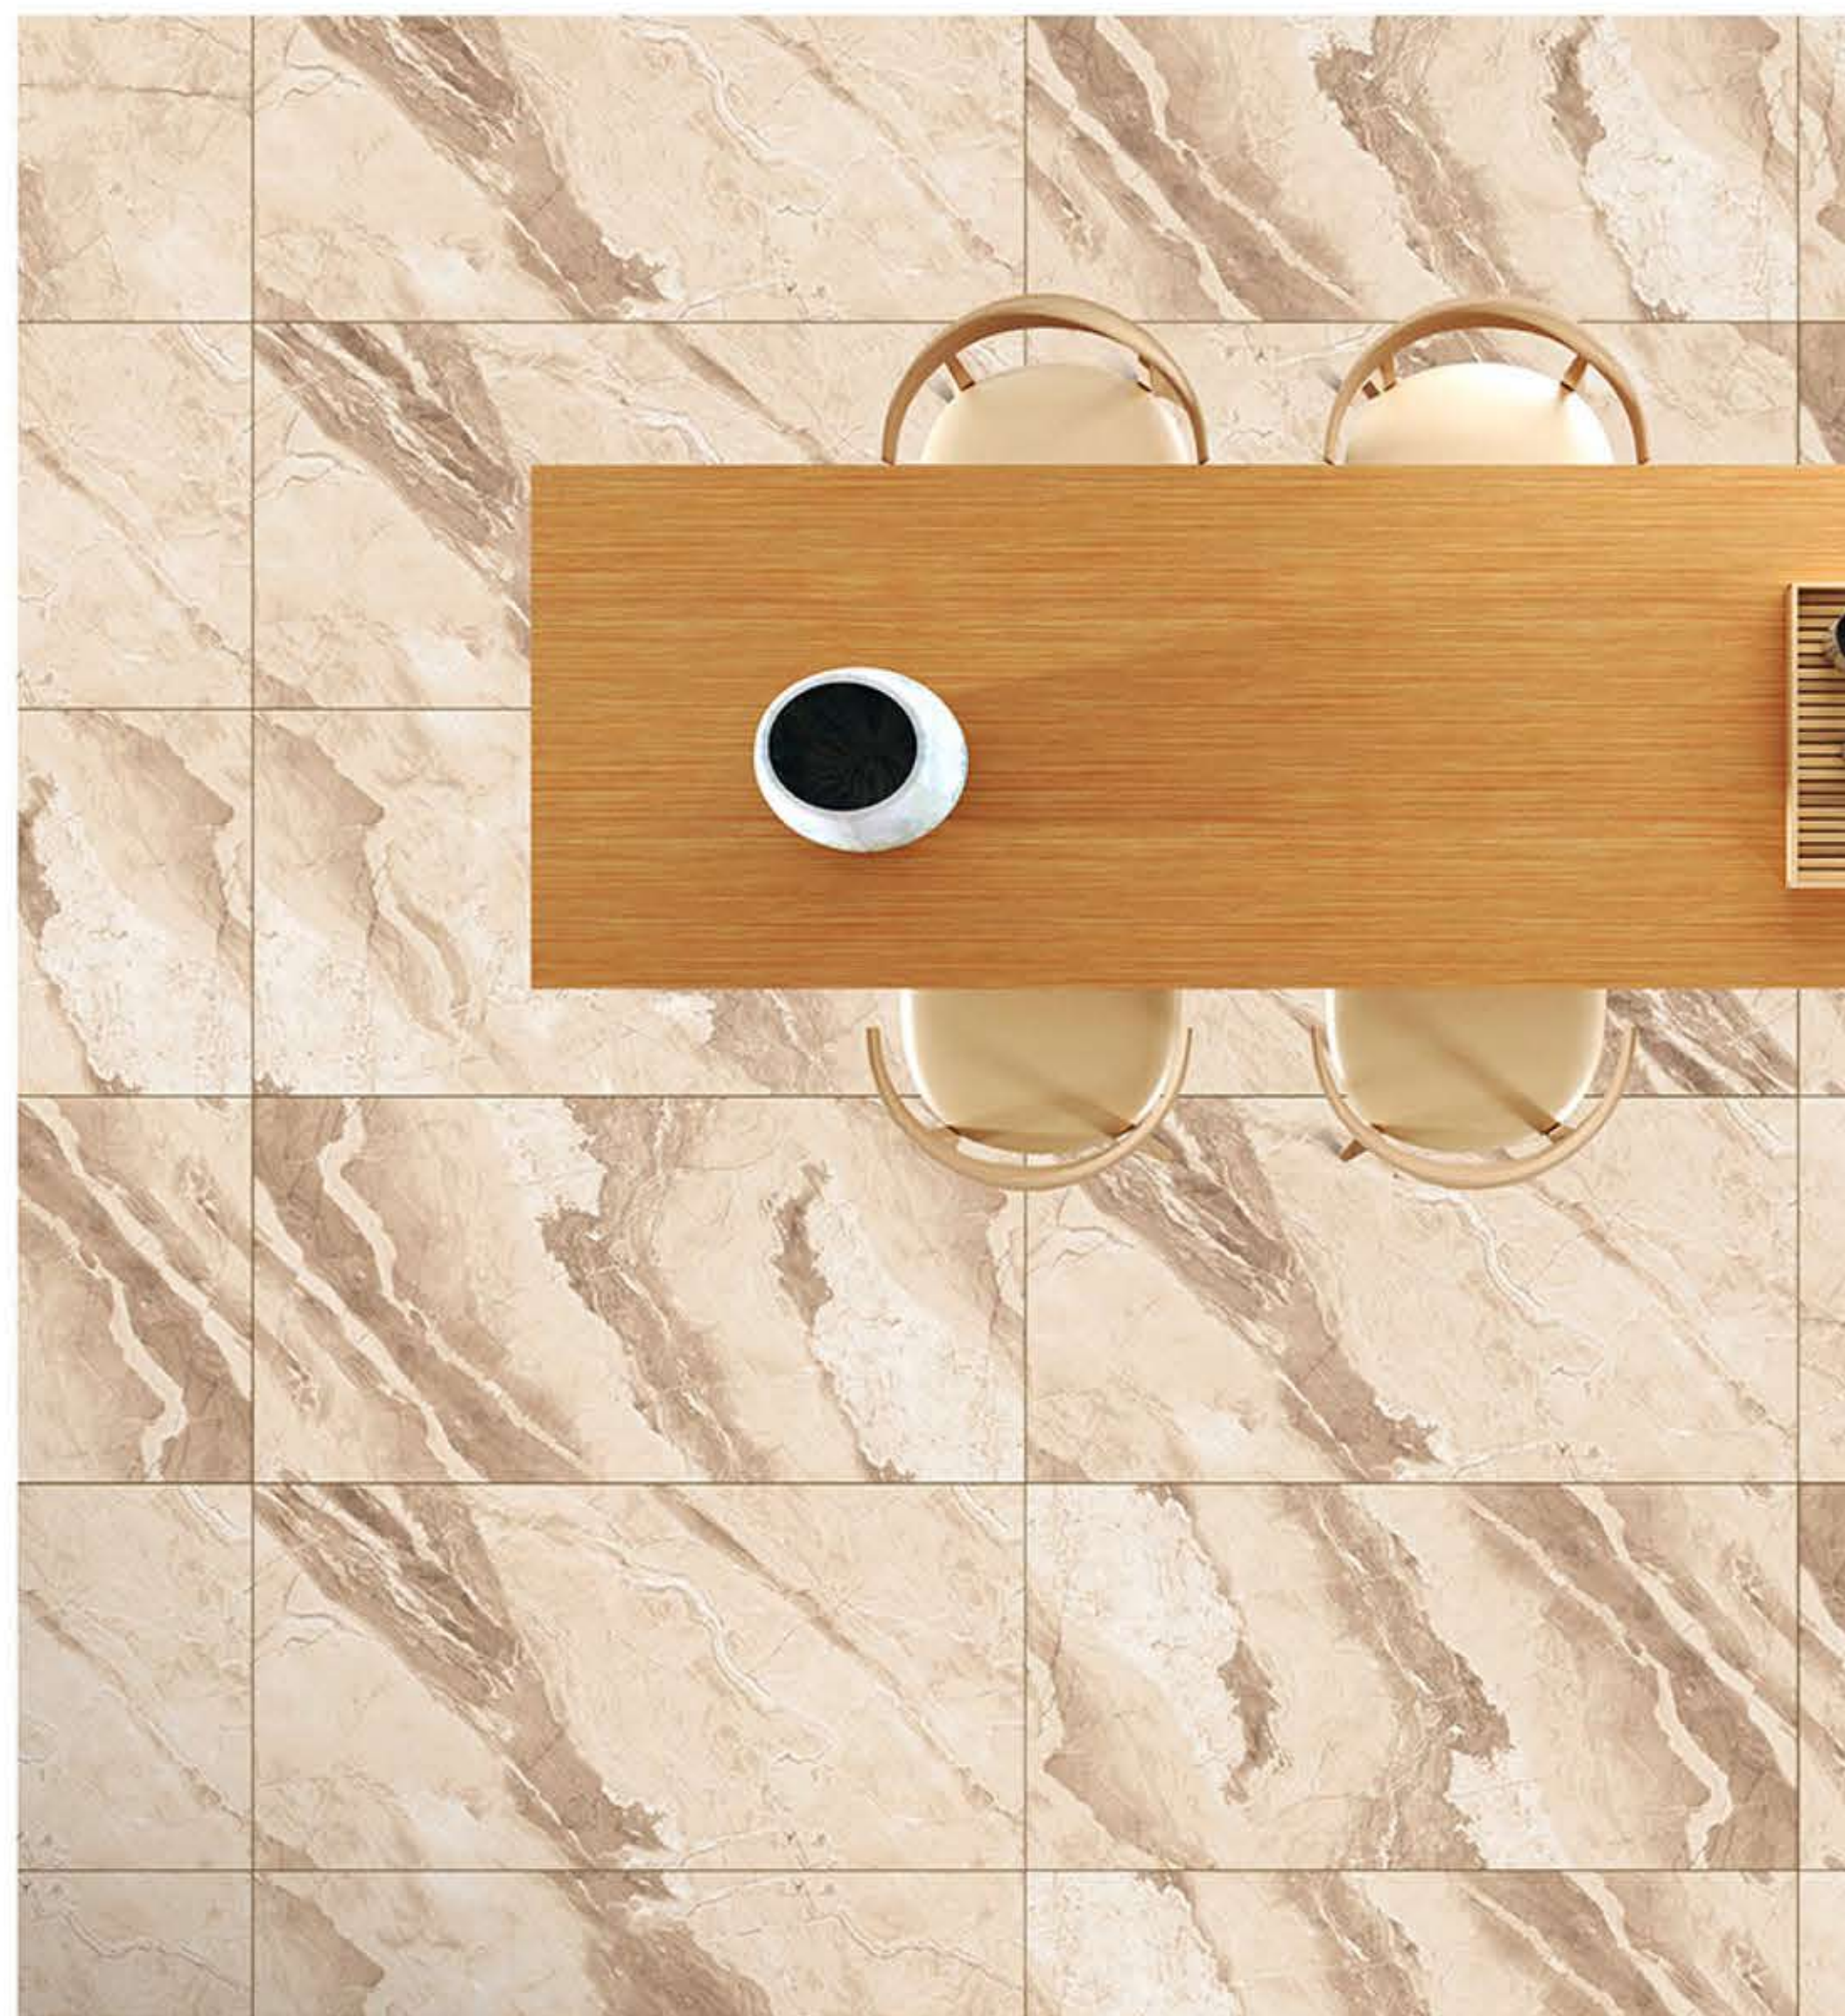

Resistant to staining

Acid Resistant

Thermal shock resistant

Frost resistant

Anti-slip

Easy to install