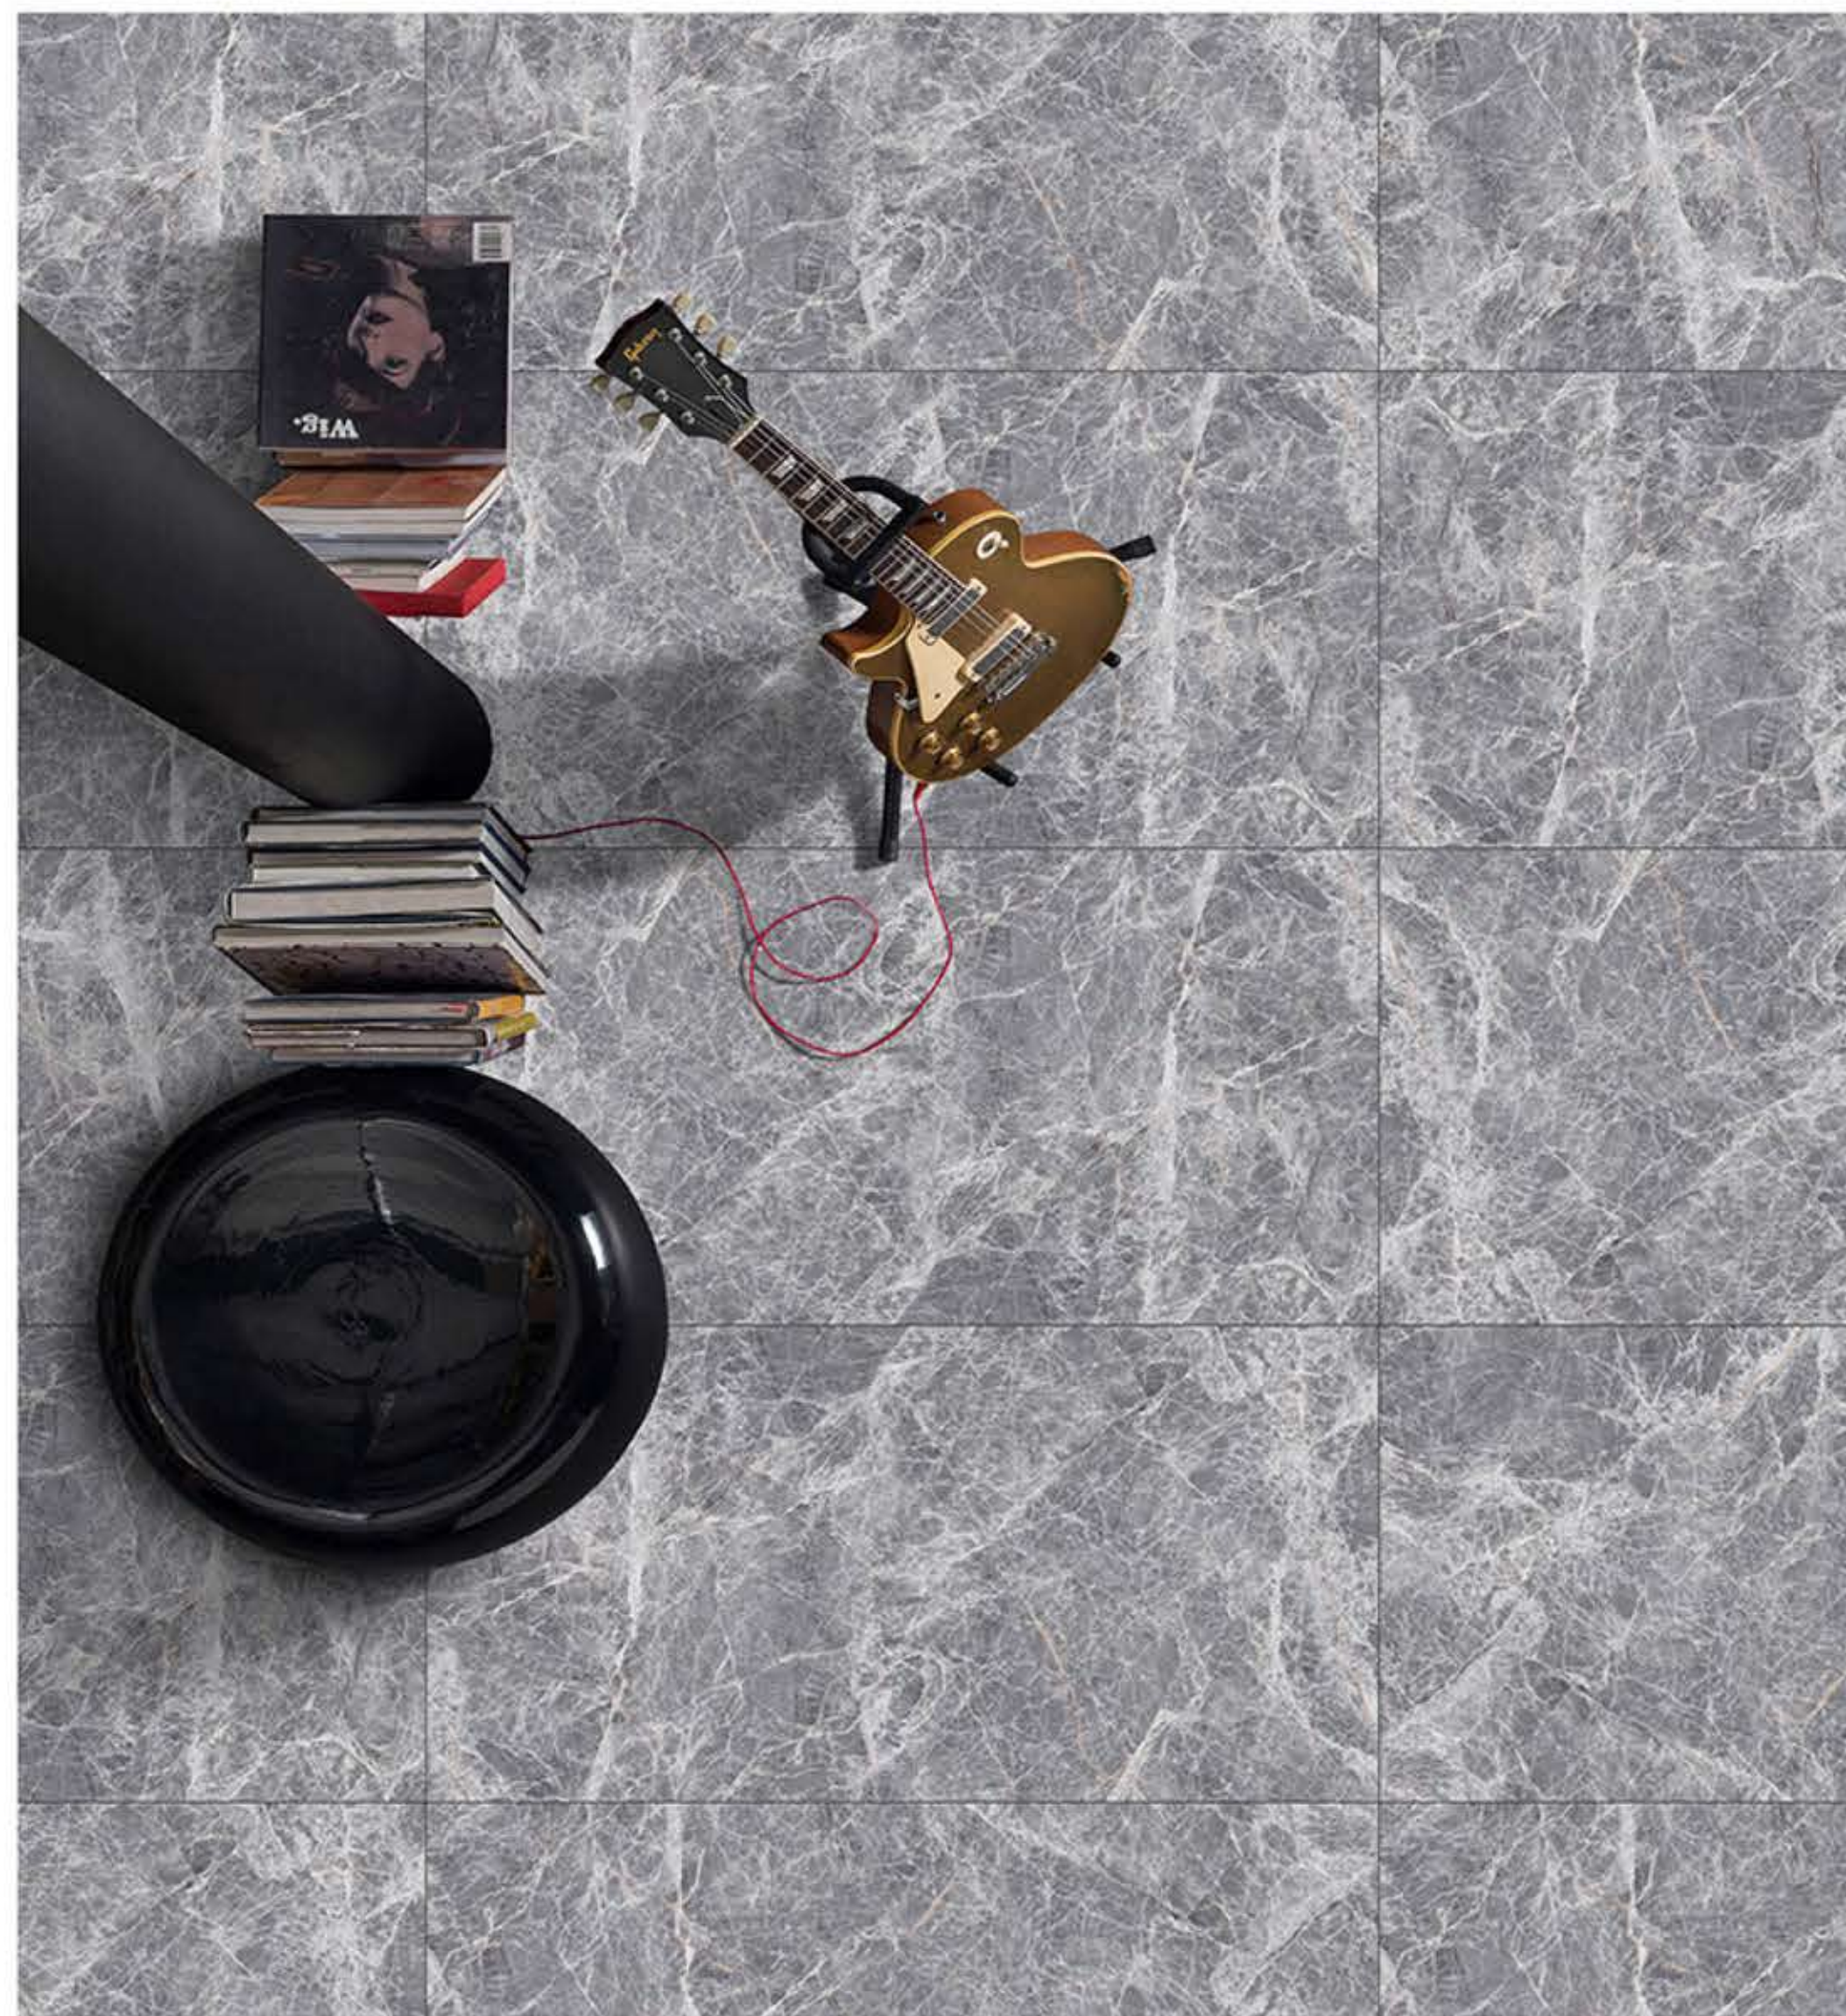

Anti-slip

Easy to install

MONTE CARLO GREY

Finish
Glossy

Size
800X1600

Thickness
9mm

Resistant to staining

Acid Resistant